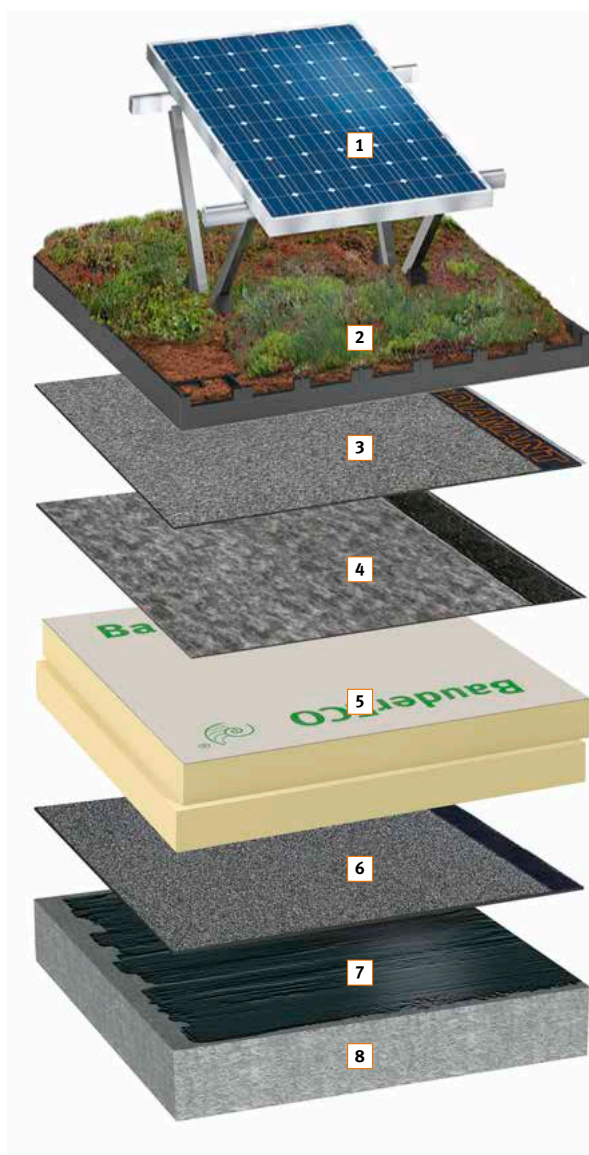

BauderDIAMANT

Safe. Hard. Innovative.

Roof planting indeed, but have you also thought about the right capping sheet? Then our BauderDIAMANT is the ideal base for the green roof. It is an innovative and root-resistant capping sheet, which previously did not exist. BauderDIAMANT is installed in our high-quality, root-resistant polymer bitumen torch-on membranes.

A unique, root-resistant capping sheet! **What makes BauderDIAMANT so special?**

In short: It's as "hard as a diamond". Diamonds are not only among the most precious, but also the hardest gems in the world, which is why the name says it all. BauderDIAMANT is so hard that no root on the green roof can find its way through the roofing and yet it is easy to install. Equipped with an innovative mass concept, the capping sheet offers a natural barrier

(according to the guidelines issued by the FLL* – the German Landscape Research, Development and Construction Society) without the use of root protection agents. BauderDIAMANT has been adapted to the changing weather conditions and can withstand even the highest temperatures. "Slippage of the surface layer", for example, in the pitched area and attic area is therefore almost impossible.

* green roof guideline

BauderDIAMANT

Coordinated in the system

BauderDIAMANT – the perfect addition to the system Bauder offers you the ideal roof build-up with reliable and proven systems. From the vapour barrier to the photovoltaic system, you get everything from a single source. With the new BauderDIAMANT, we are setting new standards for green roofs and therefore offering perfectly coordinated products on the roof.