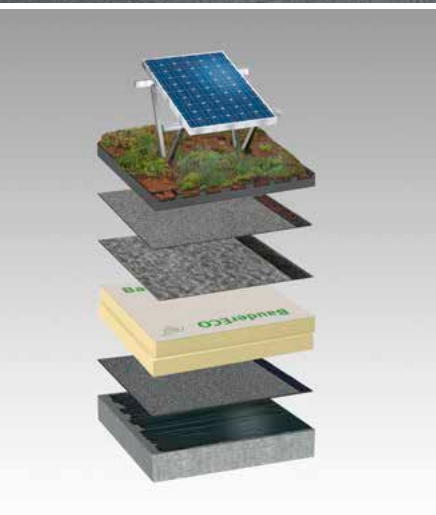

BauderDIAMANT

Root-resistant, high-quality capping sheet –
without the use of root protection agents

- ☐ Root-resistance according to the FLL* without the use of root protection agents
- ☐ Excellent thermal stability up to 150°C
- ☐ High resistant strength
- ☐ Charcoal grey surface
- ☐ Coordinated in the Bauder system

BauderDIAMANT

Safe. Hard. Innovative.

Roof planting indeed, but have you also thought about the right capping sheet? Then our BauderDIAMANT is the ideal base for the green roof. It is an innovative and root-resistant capping sheet, which previously did not exist. BauderDIAMANT is installed in our high-quality, root-resistant polymer bitumen torch-on membranes.

A unique, root-resistant capping sheet! **What makes BauderDIAMANT so special?**

In short: It's as "hard as a diamond". Diamonds are not only among the most precious, but also the hardest gems in the world, which is why the name says it all. BauderDIAMANT is so hard that no root on the green roof can find its way through the roofing and yet it is easy to install. Equipped with an innovative mass concept, the capping sheet offers a natural barrier

* green roof guideline

BauderDIAMANT

Coordinated in the system

BauderDIAMANT – the perfect addition to the system Bauder offers you the ideal roof build-up with reliable and proven systems. From the vapour barrier to the photovoltaic system, you get everything from a single source. With the new BauderDIAMANT, we are setting new standards for green roofs and therefore offering perfectly coordinated products on the roof.